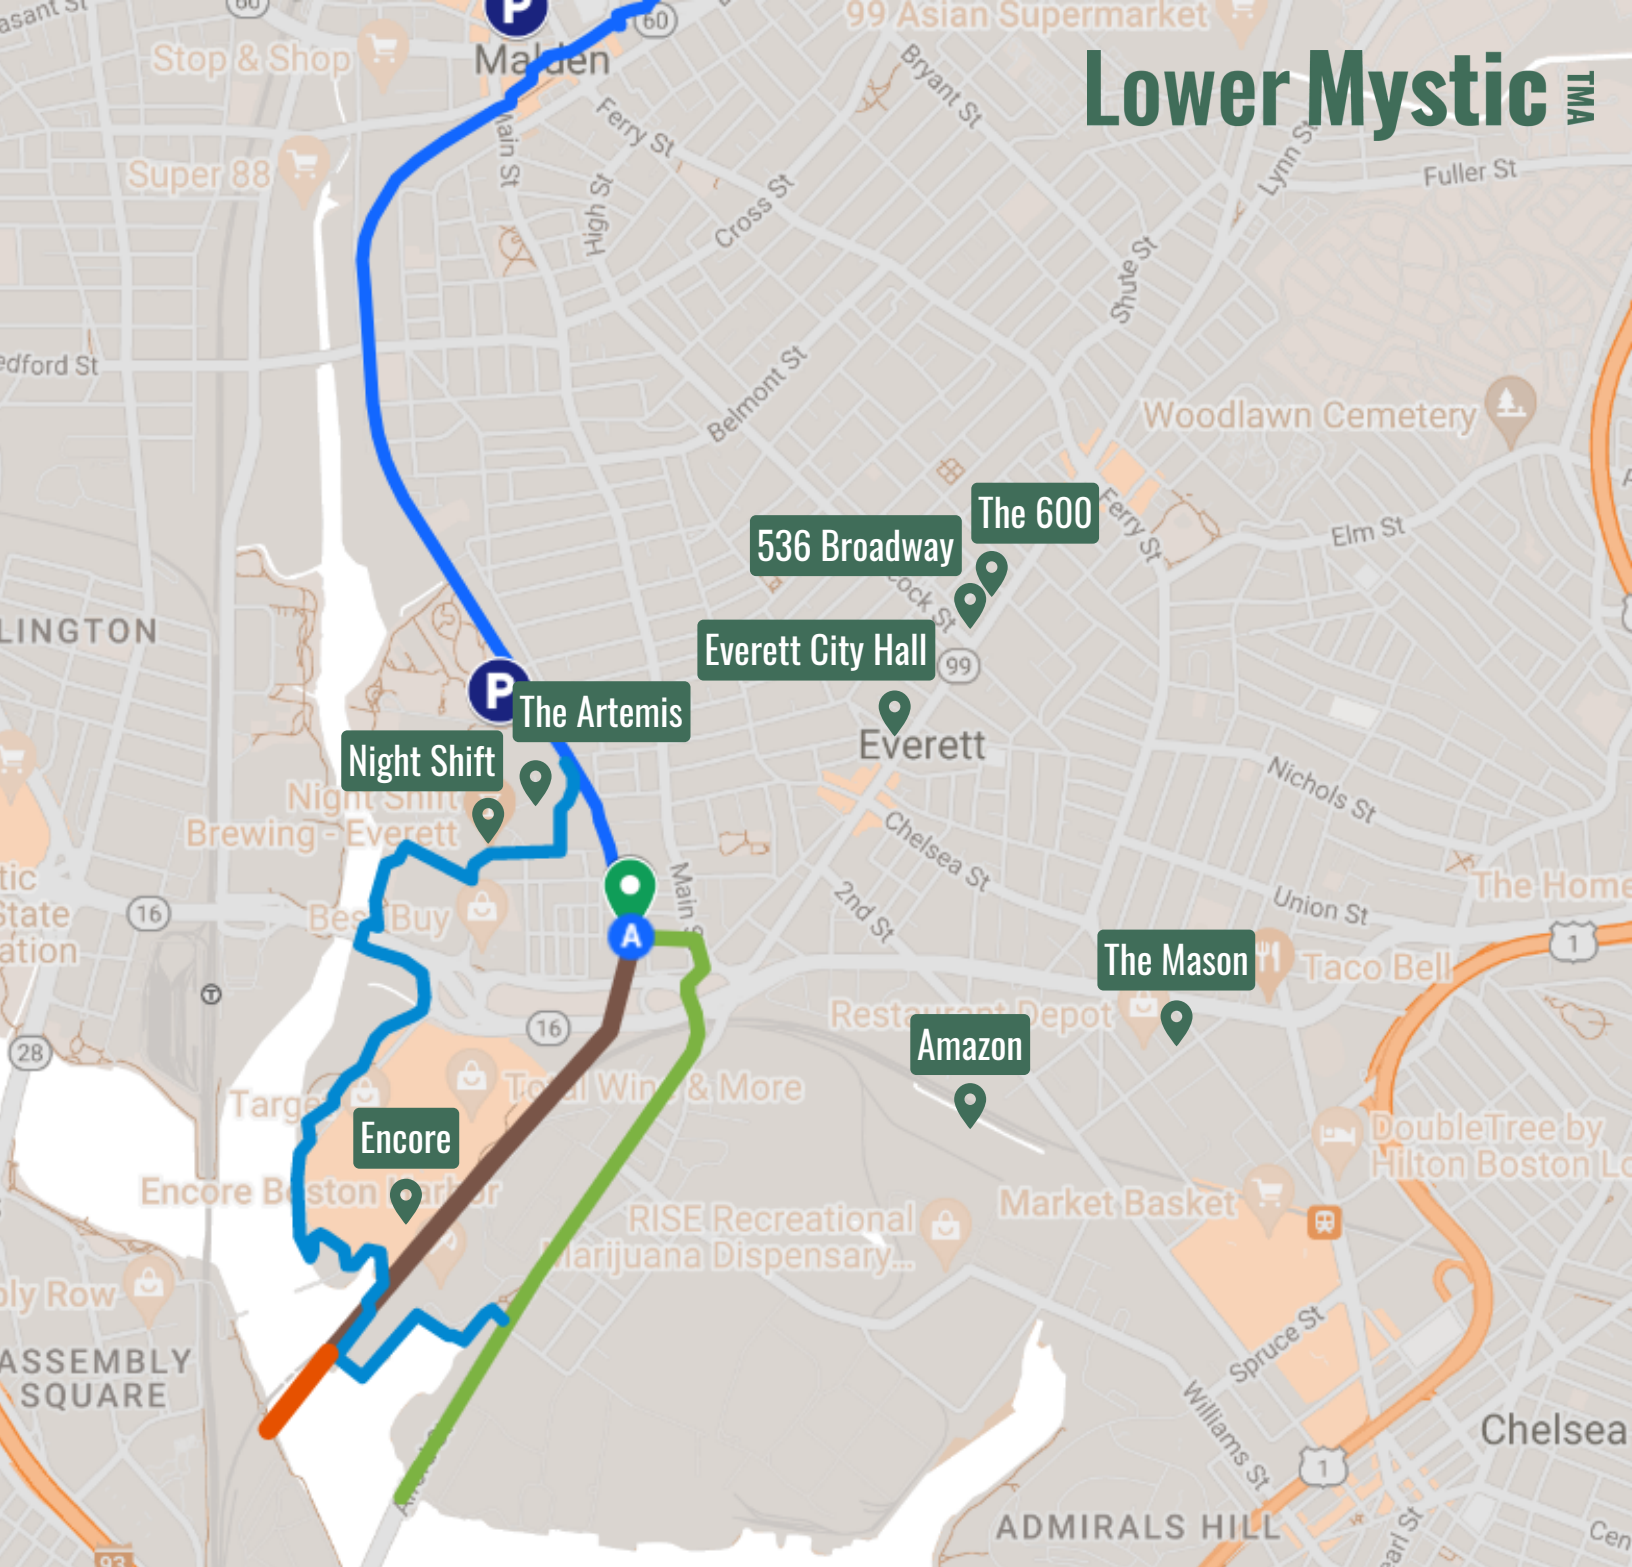

# Lower Mystic TMA

## Bike Paths

-  Northern Strand Trail
-  Northern Strand Trail- Everett leg
-  Sweetser Circle Bypass
-  Route to the Mystic River
-  Mystic River Bridge (planned)

VIEW THE MAP